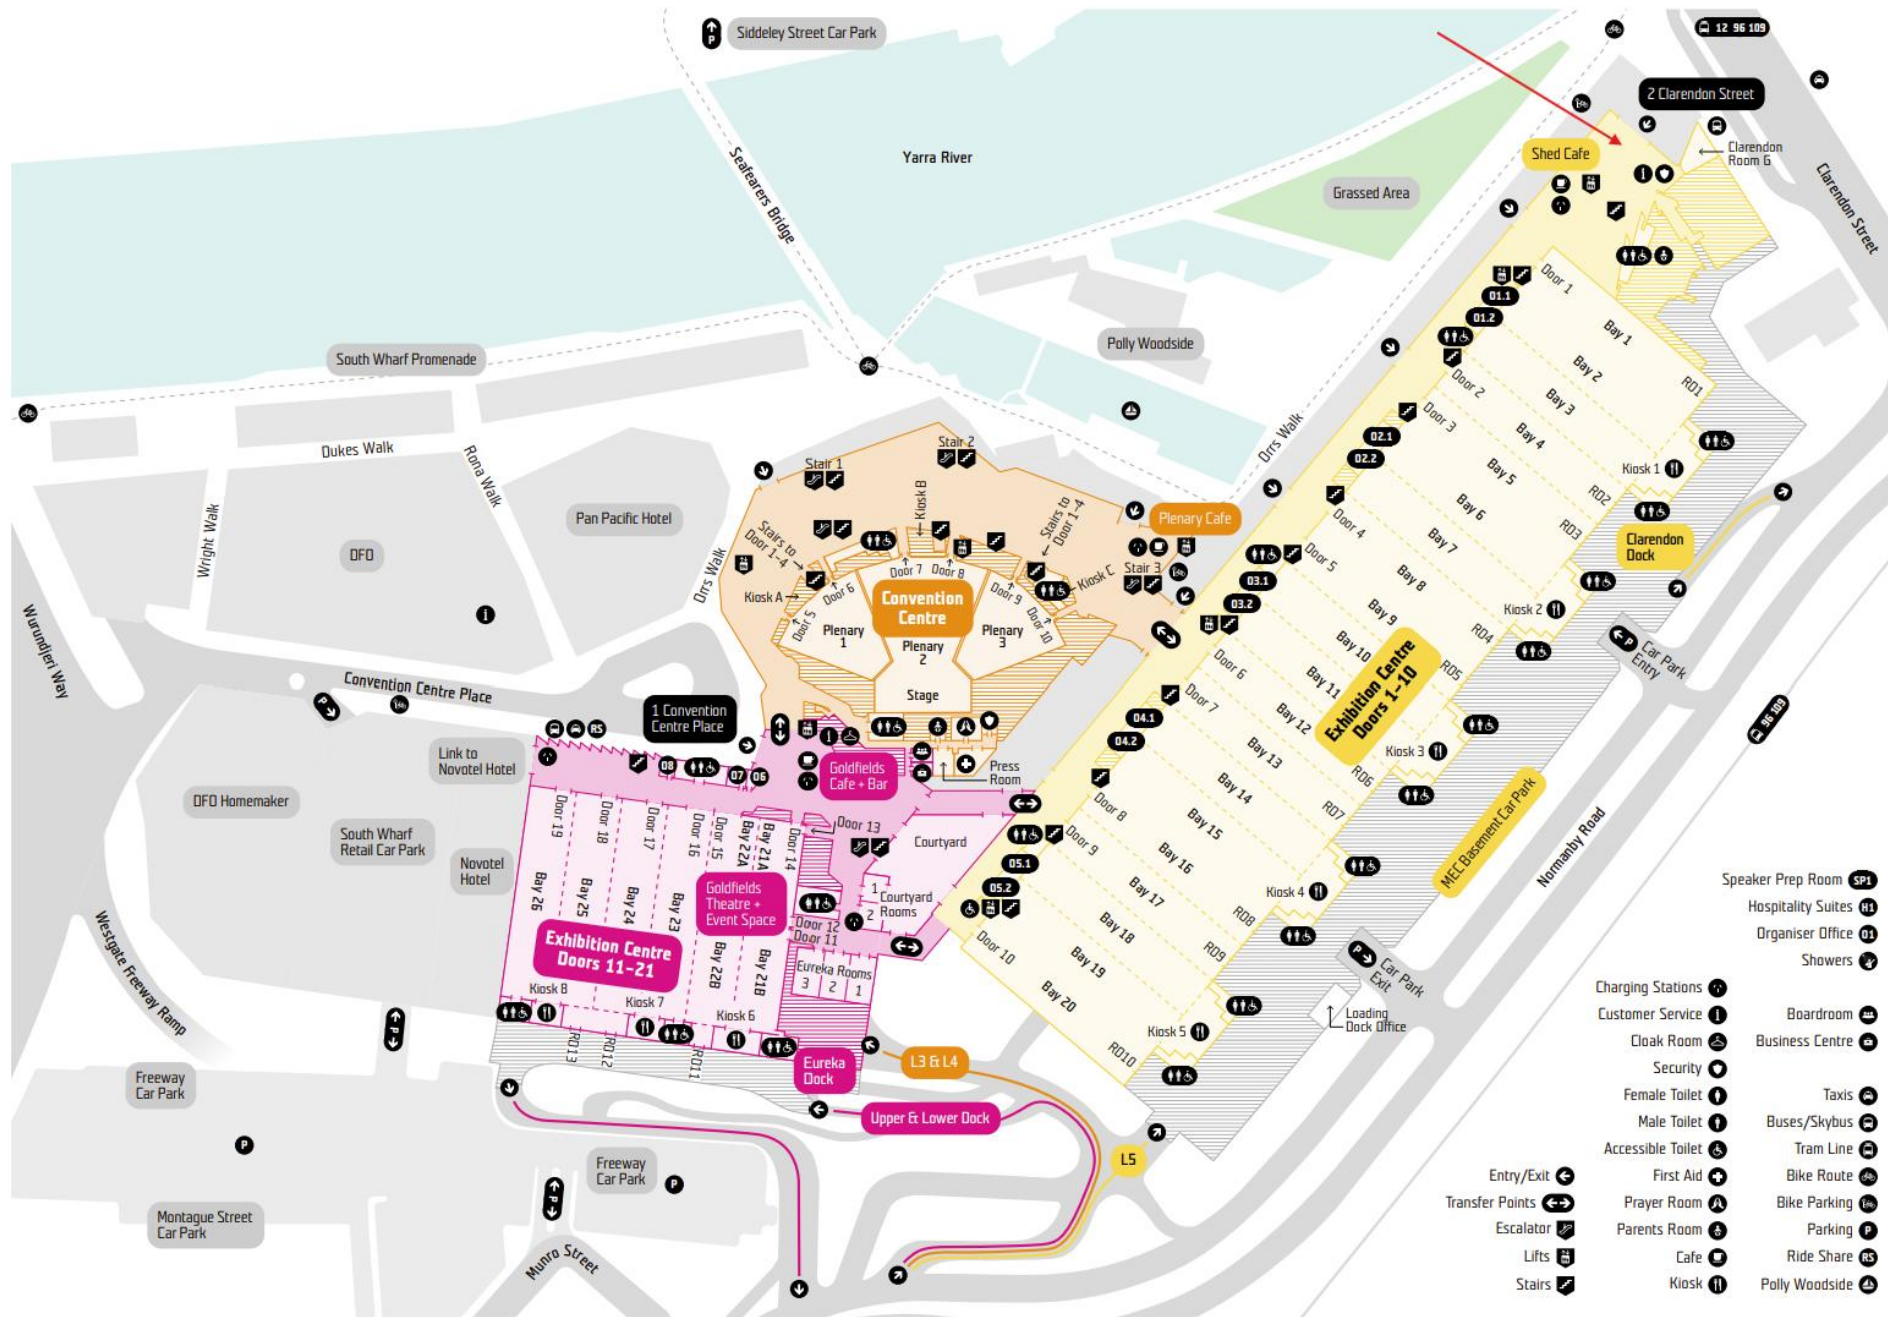

MCEC Venue Map

Melbourne
Convention
Exhibition
Centre –
Ground

Image: MCEC