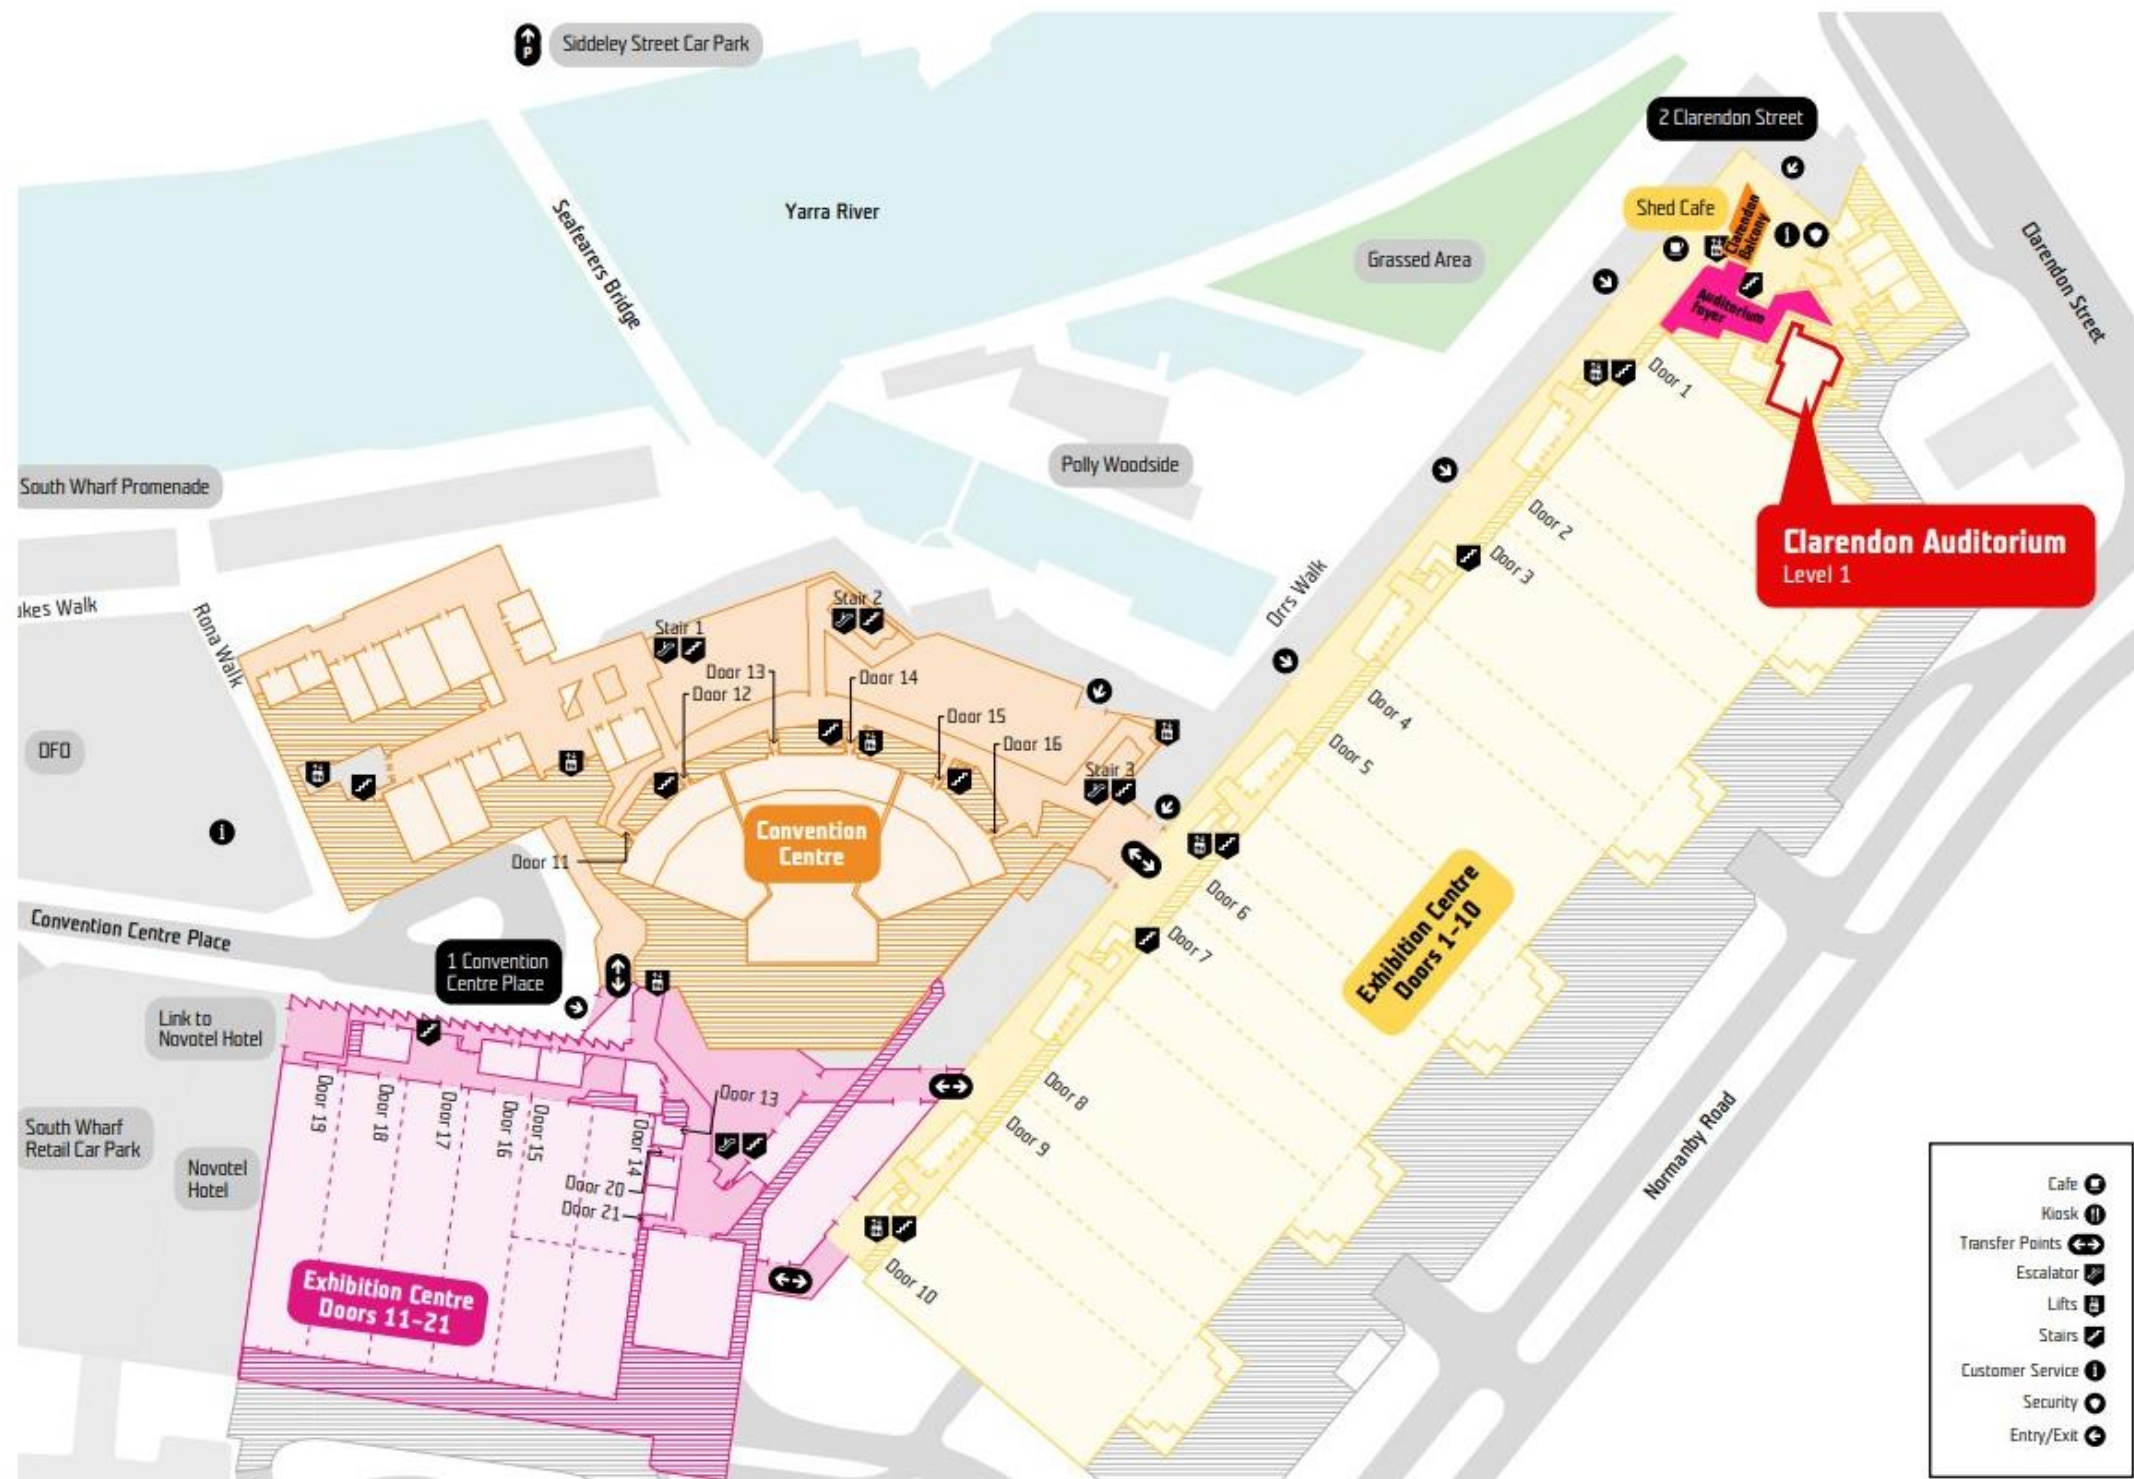

↑ P Siddeley Street Car Park

**Clarendon Auditorium**  
Level 1

- Cafe ☕
- Kiosk 📄
- Transfer Points ↔
- Escalator ⬆️
- Lifts 🛗
- Stairs ⬆️
- Customer Service 🛂
- Security 🛡️
- Entry/Exit ↕